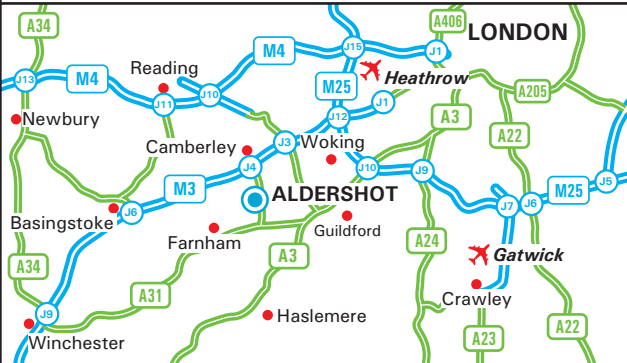

#### From the A31

Leave the A31 to join the A331 (Blackwater Valley Route), following the signs for the M3.

Leave the A331 at the junction with the A323.

At the roundabout at the top of the slip road, take the first exit onto the A323 (Ash Road), following signs to Aldershot. Continue on to the High Street under the railway bridge passing Aldershot Football Ground on the right.

At the next roundabout take the second exit (still High Street). We are situated immediately on the left hand side and our entrance is to the rear of the building.

#### From the M3

Leave at Junction 4 and take the A331 to Aldershot.

At the Aldershot/Woking exit take the third exit at the roundabout onto the A323 to Aldershot.

Continue on to the High Street under the railway bridge passing Aldershot Football Ground on the right.